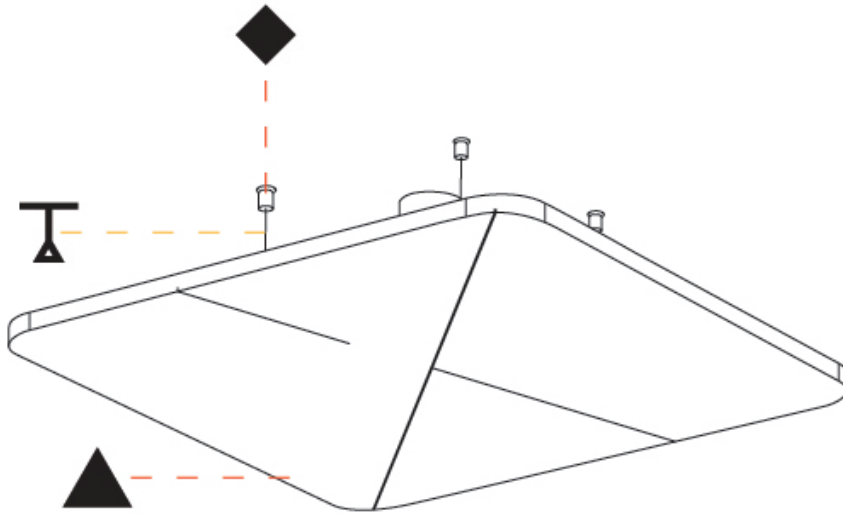

QUANTUM ACOUSTIC LIGHT PANEL SUSPENSION

A300739-

PROJECT

TYPE

SPECIFIER

QUANTITY

DATE

A